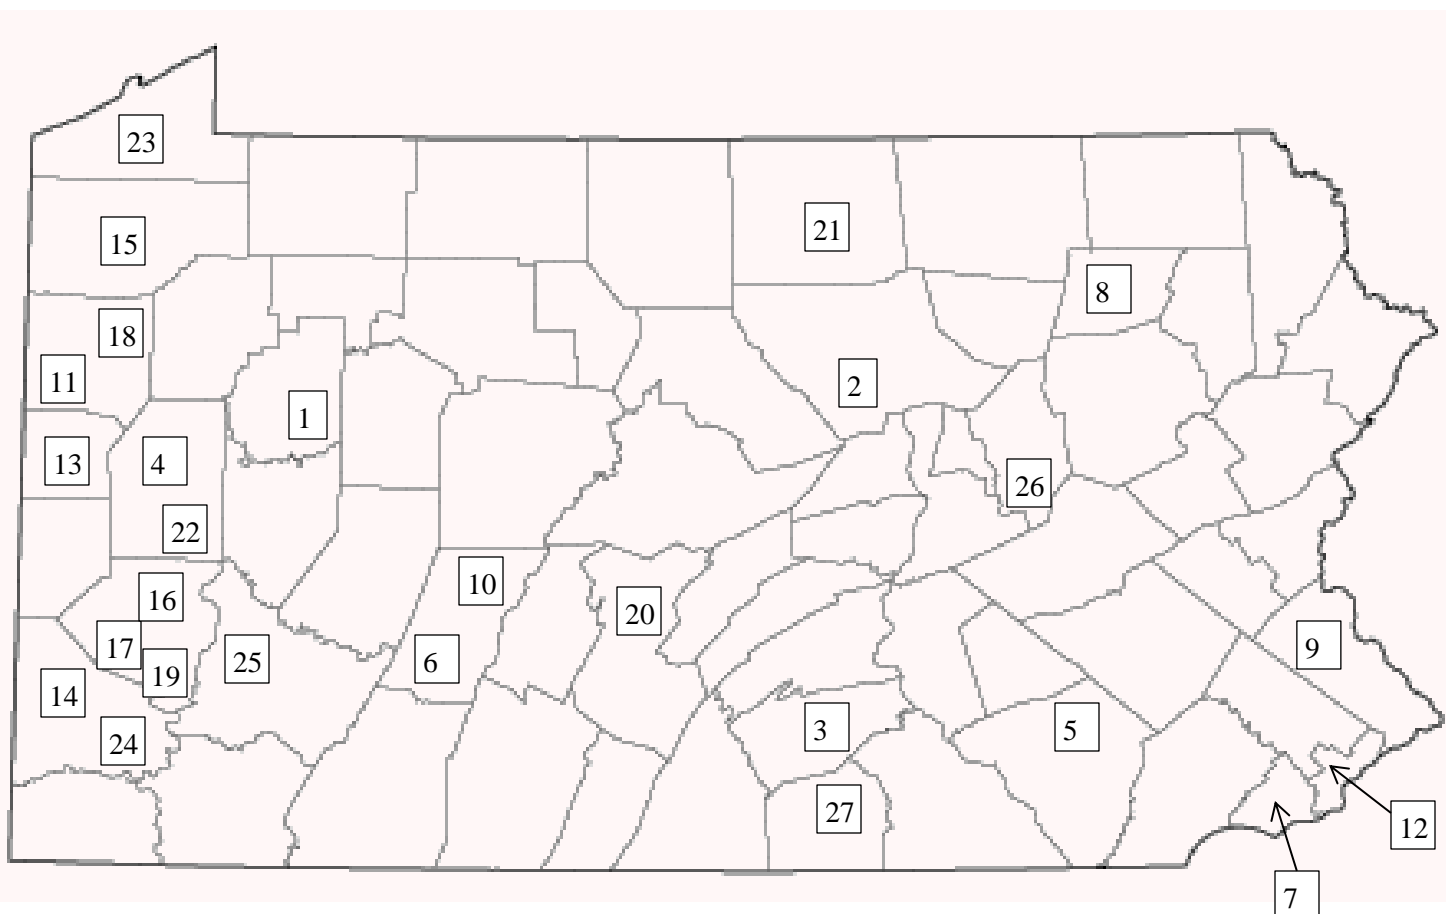

PSSA CLUB MAP 2015

1. B & L Skeet Club , New Bethlehem, PA-16242	15. Meadville , Meadville, PA-16335
2. Broken Rock Skeet Club , Montoursville, PA-17754	16. Millvale , Wexford, PA-15090
3. Carlisle Fish and Game , Carlisle, PA-17015	17. Rosedale , Cheswick, PA-15024
4. Clinton-Irwin , Harrisville, PA-16038	18. Sandy Lake , Sandy Lake, PA-16145
5. Cocalico , Denver, PA-17577	19. Sewickley Heights , Sewickley, PA-15143
6. Colver , Ebensburg, PA-15931	20. Shenecoy , McConnellstown, PA-16660
7. Delaware County , Brookhaven, PA-19015	21. Skyline , Millerton, PA-15929
8. Factoryville , Factoryville, PA-18419	22. Tarentum , Sarver, PA-16055
9. Flourtown-Sandy Run , Chalfont, PA-18914	23. Union City , Union City, PA-16738
10. Generations , Patton, PA-16668	24. Washington , Washington, PA-15391
11. Greenville , Greenville, PA-16125	25. White-Oak , North Huntingdon, PA-15642
12. Holmesburg , Philadelphia, PA-19136	26. Whitetail Preserve , Bloomsburg, PA-17815
13. Lawrence County , New Castle, PA-16102	27. York-Adams , Abbottstown, PA-17301
14. Library , Finleyville, PA-15332	